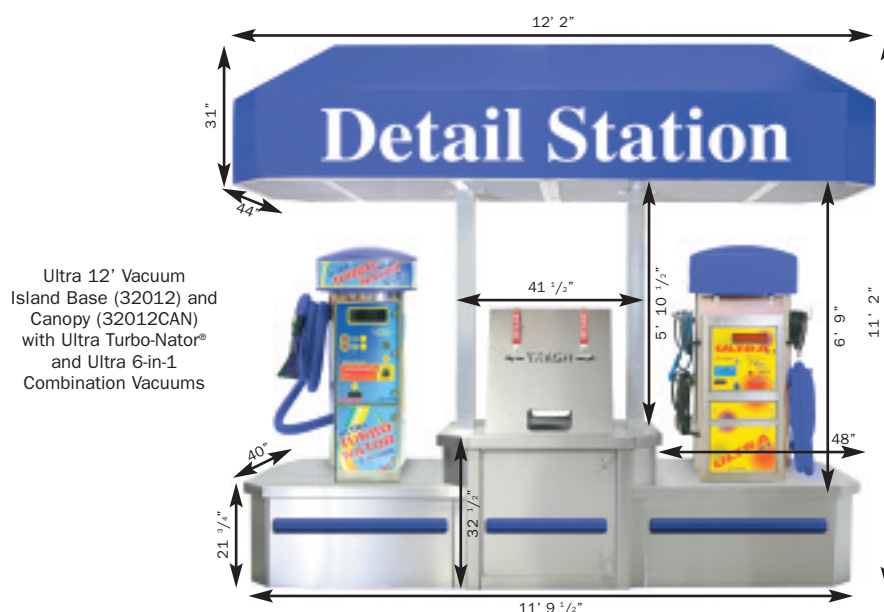

Ultra 12' Vacuum Island Base (32012) and Canopy (32012CAN) with Ultra Turbo-Nator® and Ultra 6-in-1 Combination Vacuums