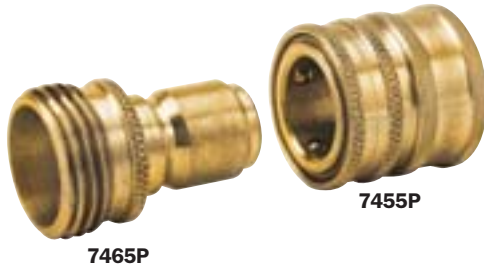

5828D3

5836D1 GARDEN HOSE SWIVEL

- F x F, 1.25 oz.
- Brass

5836D1

7374P GARDEN HOSE ASSEMBLY

- 1/2" Female, 3 oz.
- Brass

7374P

4221 GARDEN HOSE ASSEMBLY

- 1/2" 14BSSP garden hose assembly with plain washer, 3 oz.
- Brass

4221

7384 GARDEN HOSE FITTING

- 1/2" MNPT, 1 1/2" long, 1.5 oz.
- Brass

7384

GARDEN HOSE ADAPTERS

7465P

7455P

QUICK DISCONNECT GARDEN HOSE ADAPTER

- Quick connecting brass garden hose adapter
- Socket has 3/4" Female hose thread with 1/2" Female plug connection
- Recessed washer for no leak fit
- Brass 1/2" Male plug with 3/4" Male hose thread

PART

7455P Garden Hose Socket, 2 oz.

7465P Garden Hose Plug, 2.5 oz.

4236

PUMP INLET

4236 PUMP INLET ASSEMBLY

- 1/2" NPS, 6.5 oz.
- Brass

PUMP INLET/BYPASS ASSEMBLY