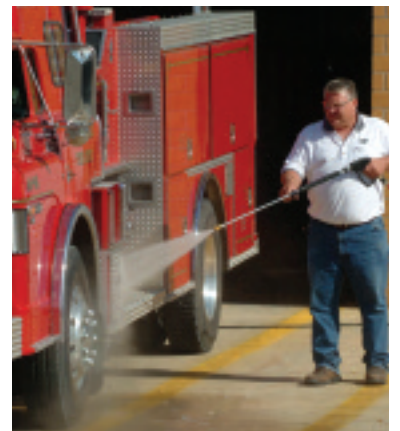

Gasoline-Powered, Direct-Drive, Cold Water Pressure Washer with Handtruck Design

Commercial-Duty, Gasoline-Powered, Easy-to-Maneuver Cold Water Pressure Washer for Outdoor Cleaning

These commercial-duty, gasoline-powered cold water pressure washers offer the ideal balance between professional performance and value. Powered by reliable Honda engines, all feature Kärcher's commercial direct-drive axial pump with 5-year warranty. Its swash-plate design has fewer moving parts than traditional pumps for smoother, quieter operation and longer life. The rugged steel frame, with its handtruck design and tubed pneumatic tires, is protected by an all-weather wrinkle coat. As an added bonus, the 9 and 13 HP models come standard with a 100' hose reel.

- **Easy-Handling Handtruck**
- **Honda Engine**
- **Steel Chassis**
- **50' Hose**
- **Pneumatic Tires**

Dimensions:

22"L x 23"W x 35"H (42"H with hose reel)

- Rugged **steel frame** and **power platform**, with easy-to-maneuver handtruck design, is painted with a black, wrinkle-coat finish for all-weather protection
- Five conveniently mounted, quick-couple **spray nozzles** for varying fan spray
- Reliable **Honda engine** with two-year warranty, low-oil alert and silent-tone muffler; 9 and 13 HP models have an EZ-start valve for resistance-free pull starting of engine
- Three-piston, direct-drive **Kärcher axial pump** with unique swash-plate design has fewer moving parts for a highly efficient, smooth and quiet operation; brass cylinder head ensures extra durability and extended life
- Insulated, high-pressure **trigger gun** for hours of fatigue-free cleaning
- 50' durable **wire braid hose** rated for 3000 or 4000 PSI
- **Inlet strainer** protects pump from debris in the water source
- Top-mounted 100' **hose reel** (comes standard only on 9 and 13 HP models) simplifies clean up and reduces risk of high-pressure hose being damaged