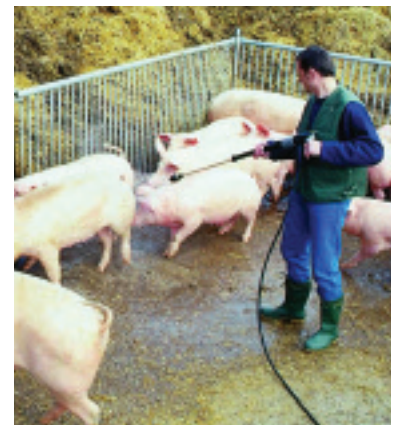

Natural Gas- or LP-Heated Hot Water Pressure Washer Ideal for Indoor Cleaning