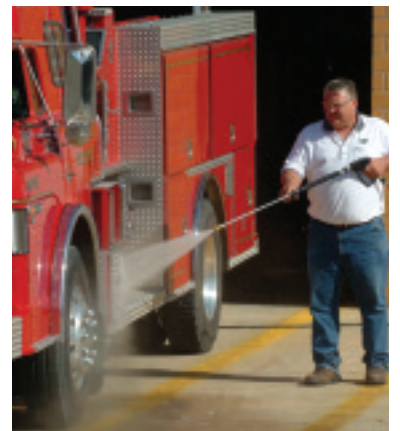

# Gasoline-Powered, Direct-Drive, Cold Water Pressure Washer with Handtruck Design

## Commercial-Duty, Gasoline-Powered, Easy-to-Maneuver Cold Water Pressure Washer for Outdoor Cleaning

These commercial-duty, gasoline-powered cold water pressure washers offer the ideal balance between professional performance and value. Powered by reliable Honda engines, all feature Kärcher's commercial direct-drive axial pump with 5-year warranty. Its swash-plate design has fewer moving parts than traditional pumps for smoother, quieter operation and longer life. The rugged steel frame, with its handtruck design and tubed pneumatic tires, is protected by an all-weather wrinkle coat. As an added bonus, the 9 and 13 HP models come standard with a 100' hose reel.

- **Easy-Handling Handtruck**
- **Honda Engine**
- **Steel Chassis**
- **50' Hose**
- **Pneumatic Tires**

### Dimensions:

22"L x 23"W x 35"H (42"H with hose reel)

- Rugged **steel frame** and **power platform**, with easy-to-maneuver handtruck design, is painted with a black, wrinkle-coat finish for all-weather protection
- Five conveniently mounted, quick-couple **spray nozzles** for varying fan spray
- Reliable **Honda engine** with two-year warranty, low-oil alert and silent-tone muffler; 9 and 13 HP models have an EZ-start valve for resistance-free pull starting of engine
- Three-piston, direct-drive **Kärcher axial pump** with unique swash-plate design has fewer moving parts for a highly efficient, smooth and quiet operation; brass cylinder head ensures extra durability and extended life
- Insulated, high-pressure **trigger gun** for hours of fatigue-free cleaning
- 50' durable **wire braid hose** rated for 3000 or 4000 PSI
- **Inlet strainer** protects pump from debris in the water source
- Top-mounted 100' **hose reel** (comes standard only on 9 and 13 HP models) simplifies clean up and reduces risk of high-pressure hose being damaged